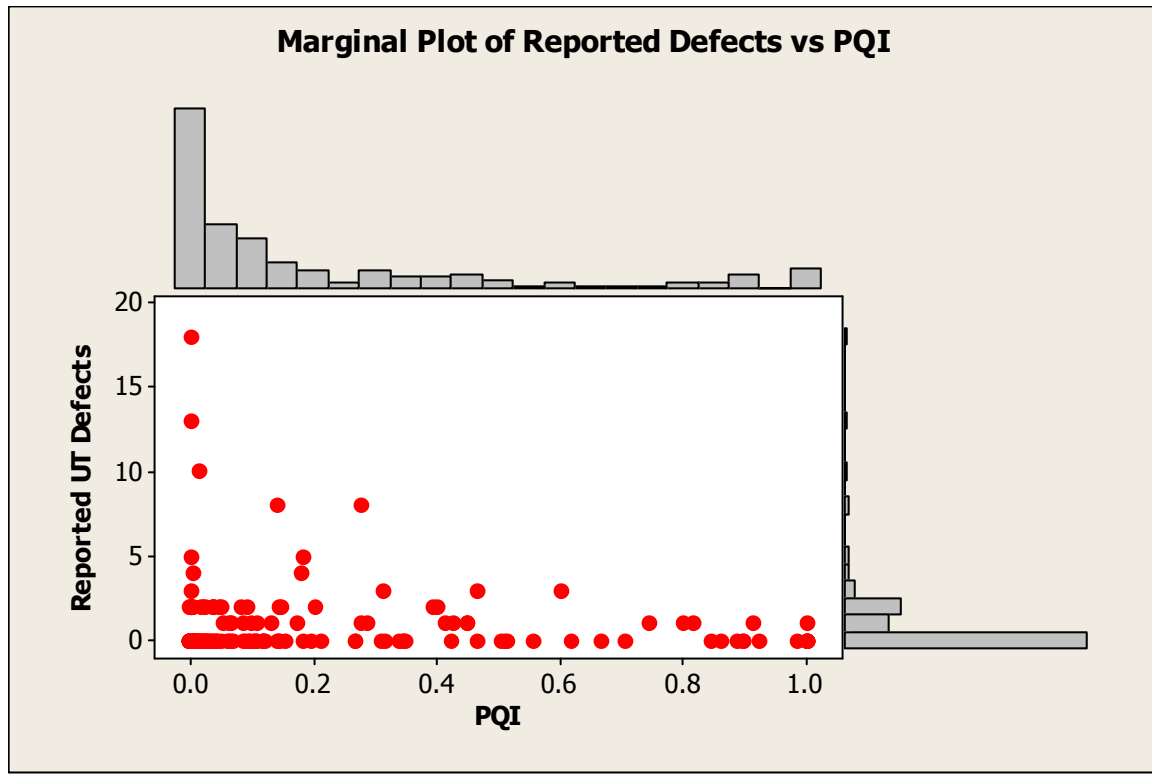

Softtek[®]

Transforming Process Quality Index (PQI) into a Process Performance Model

TSP Symposium

Process Performance Models

In-Process SPC

Softtek®

Message: *You*
are
a PSP
Evangelists!