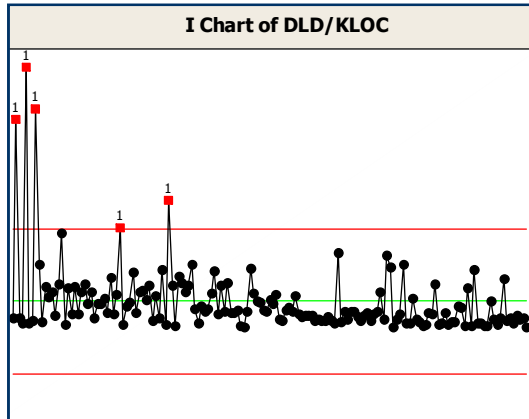

Softtek[®]

Transforming Process Quality Index (PQI) into a Process Performance Model

TSP Symposium

Process Performance Models

In-Process SPC

Softtek®

Message: *You*
are
a PSP
Evangelists!