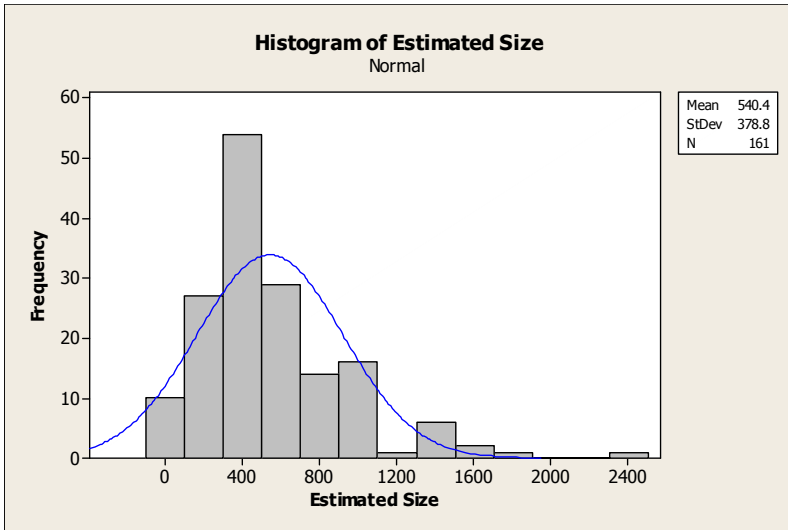

Softtek[®]

Transforming Process Quality Index (PQI) into a Process Performance Model

TSP Symposium

Process Performance Models

In-Process SPC

Softtek®

Message: *You*
are
a PSP
Evangelists!