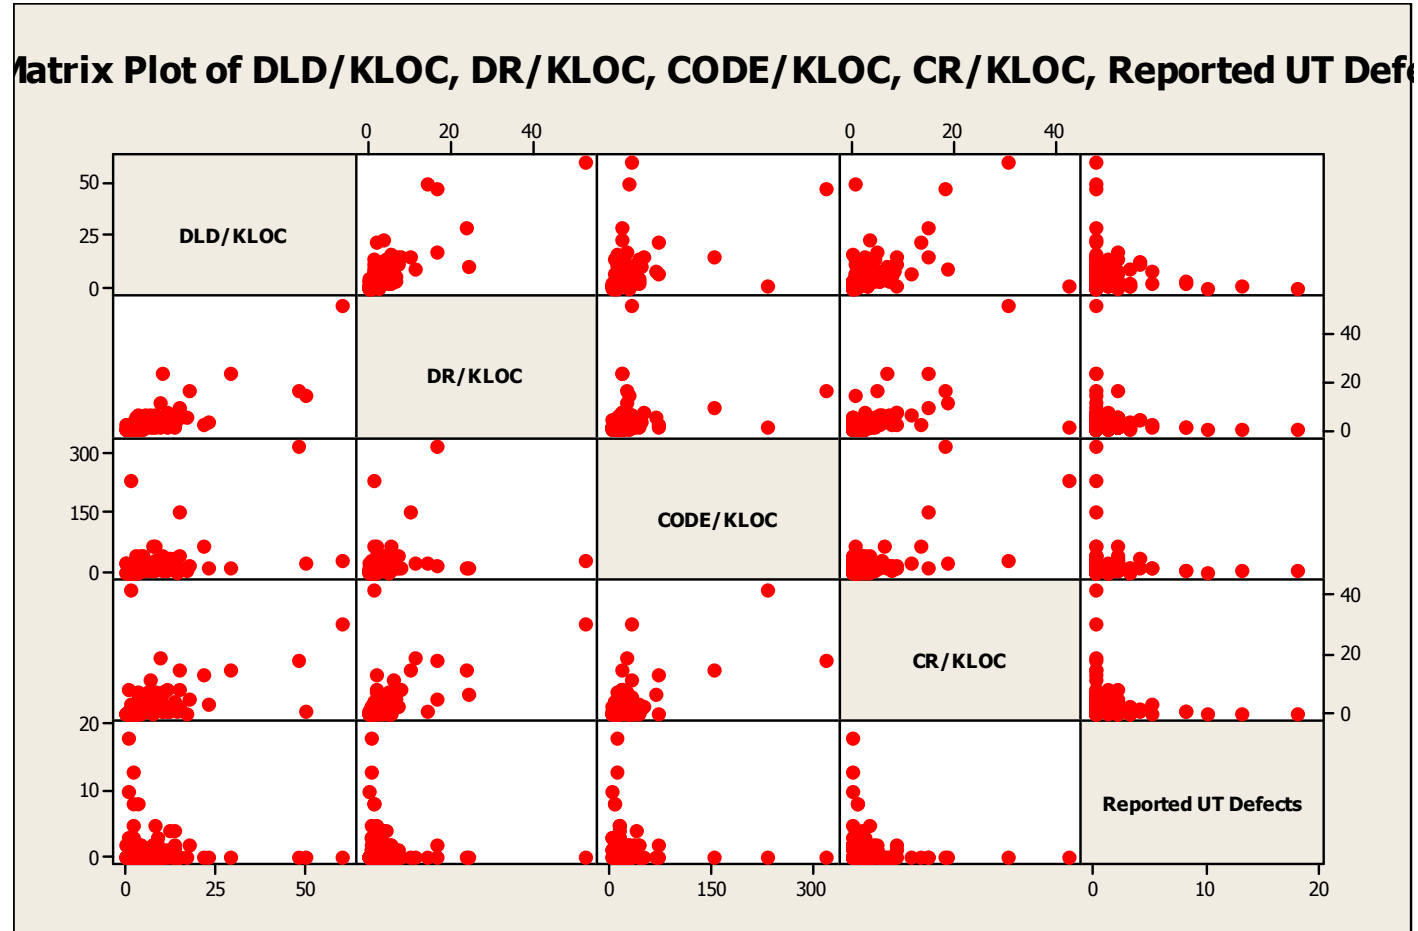

Softtek[®]

Transforming Process Quality Index (PQI) into a Process Performance Model

TSP Symposium

Process Performance Models

In-Process SPC

Softtek®

Message: *You*
are
a PSP
Evangelists!