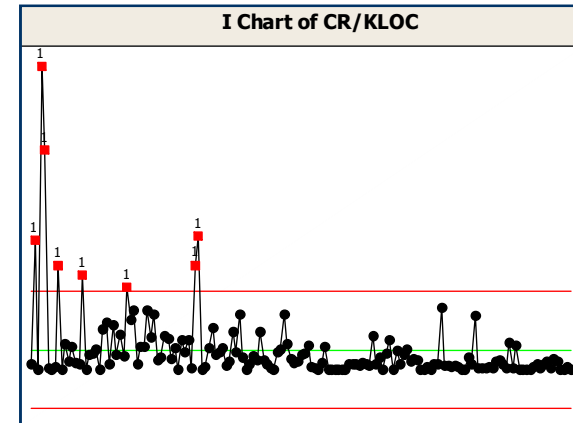

Softtek[®]

Transforming Process Quality Index (PQI) into a Process Performance Model

TSP Symposium

Process Performance Models

In-Process SPC

Softtek®

Message: *You*
are
a PSP
Evangelists!