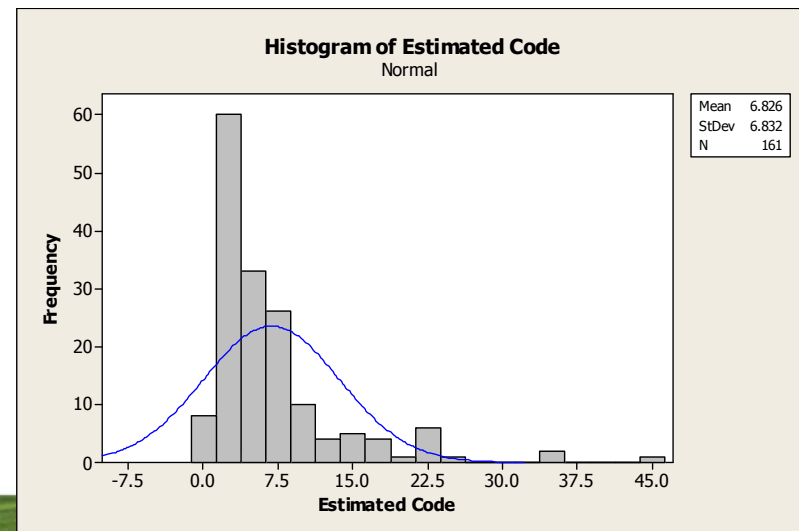

Softtek[®]

Transforming Process Quality Index (PQI) into a Process Performance Model

TSP Symposium

Process Performance Models

In-Process SPC

Softtek®

Message: *You*
are
a PSP
Evangelists!