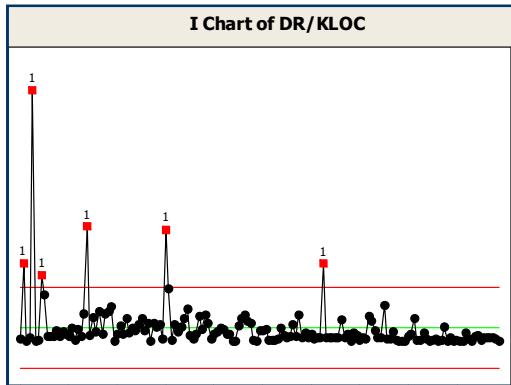

Softtek[®]

Transforming Process Quality Index (PQI) into a Process Performance Model

TSP Symposium

Process Performance Models

In-Process SPC

Softtek®

Message: *You*
are
a PSP
Evangelists!