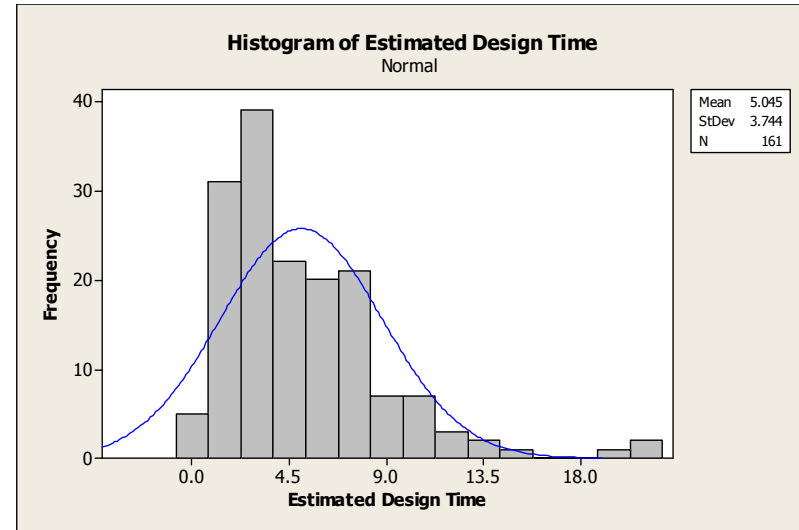

Softtek[®]

Transforming Process Quality Index (PQI) into a Process Performance Model

TSP Symposium

Process Performance Models

In-Process SPC

Softtek®

Message: *You*
are
a PSP
Evangelists!