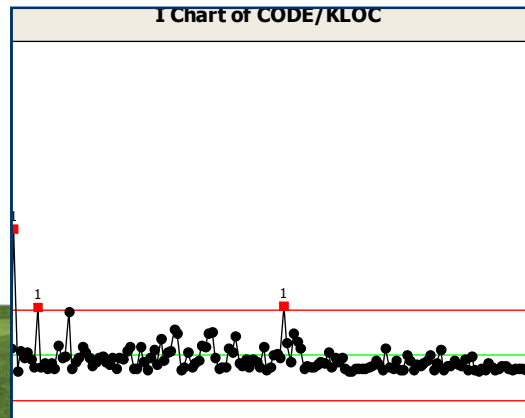

Softtek[®]

Transforming Process Quality Index (PQI) into a Process Performance Model

TSP Symposium

Process Performance Models

In-Process SPC

Softtek®

Message: *You*
are
a PSP
Evangelists!